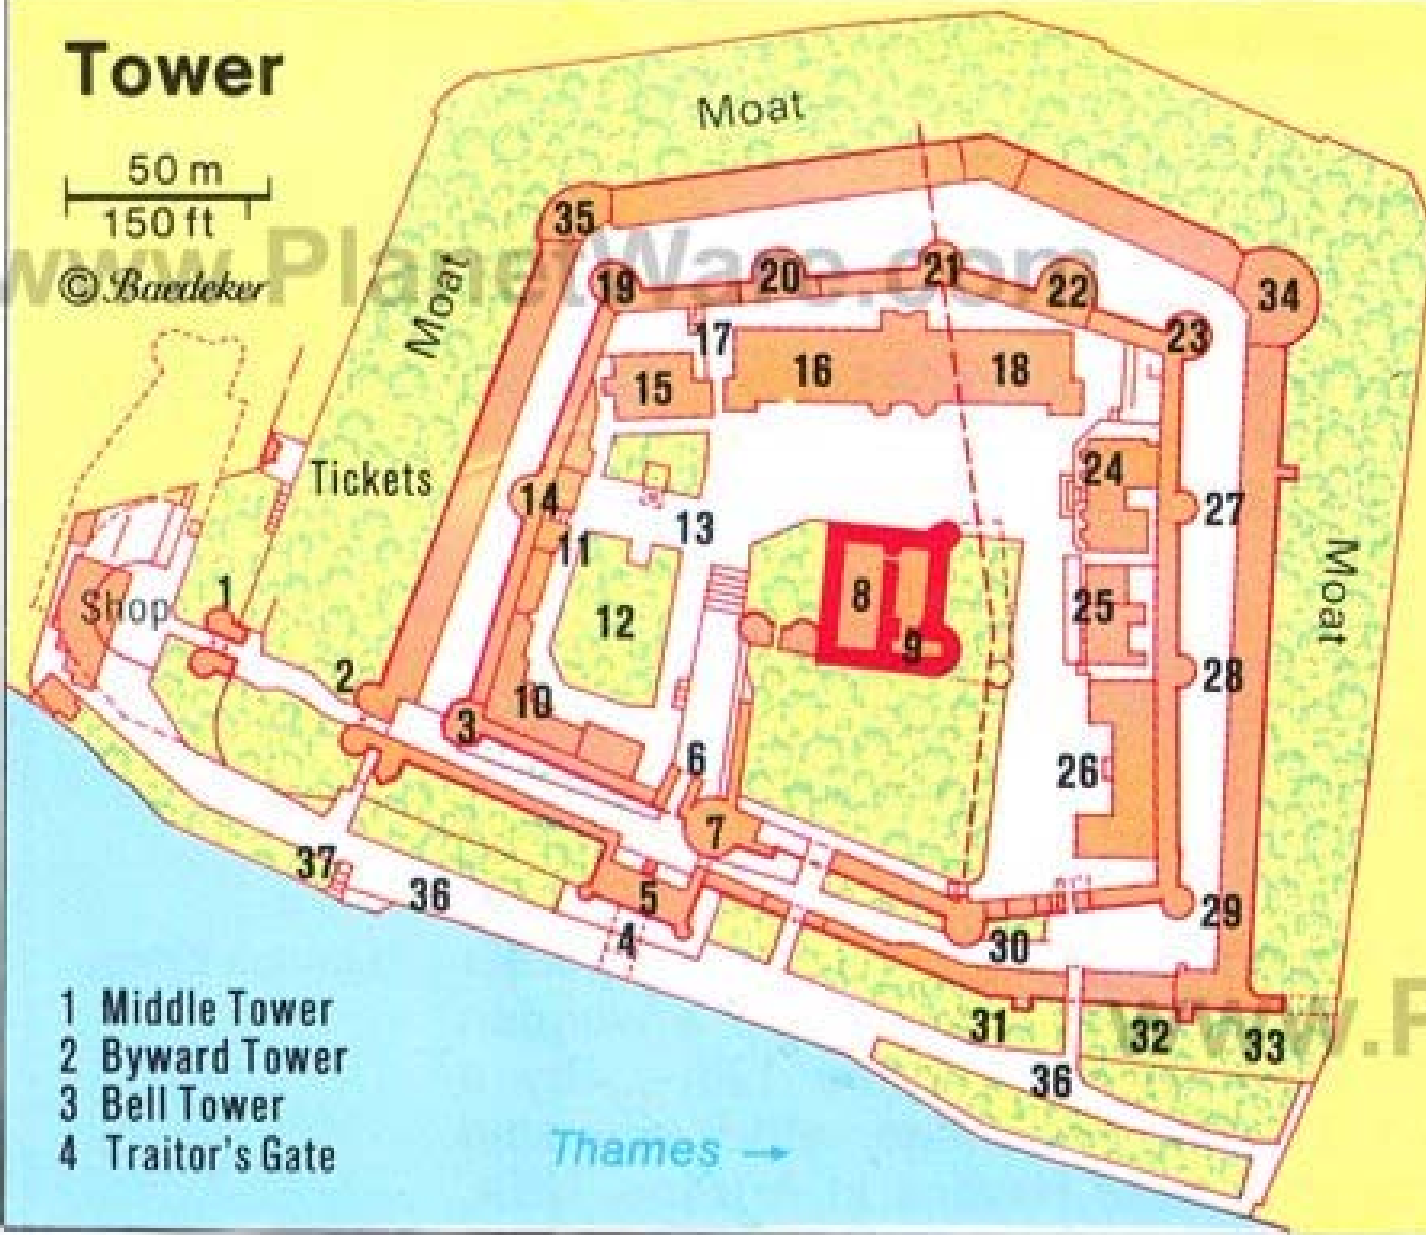

# Tower

50 m  
150 ft

© Baedeker

- 1 Middle Tower
- 2 Byward Tower
- 3 Bell Tower
- 4 Traitor's Gate

- 5 St. Thomas's Tower
- 6 Bloody Tower
- 7 Wakefield T.
- 8 White Tower
- 9 Chapel of St. John the Evangelist
- 10 Queen's House
- 11 Gaoler's House
- 12 Tower Green
- 13 Block (site)
- 14 Beauchamp T.
- 15 Royal Chapel of St. Peter ad Vincula
- 16 Waterloo Barracks
- 17 Jewel House
- 18 Oriental Gallery
- 19 Devereux Tower
- 20 Flint Tower
- 21 Bowyer Tower
- 22 Brick Tower
- 23 Martin Tower
- 24 Regimental Museum
- 25 Former Hospital
- 26 Workshop
- 27 Constable T.
- 28 Broad Arrow Tower
- 29 Salt Tower
- 30 Lanthorn T.
- 31 Cradle Tower
- 32 Well Tower
- 33 Develin T.
- 34 Brass Mount
- 35 Legge's Mount
- 36 Tower Wharf
- 37 Queen's Stair

Tower Bridge